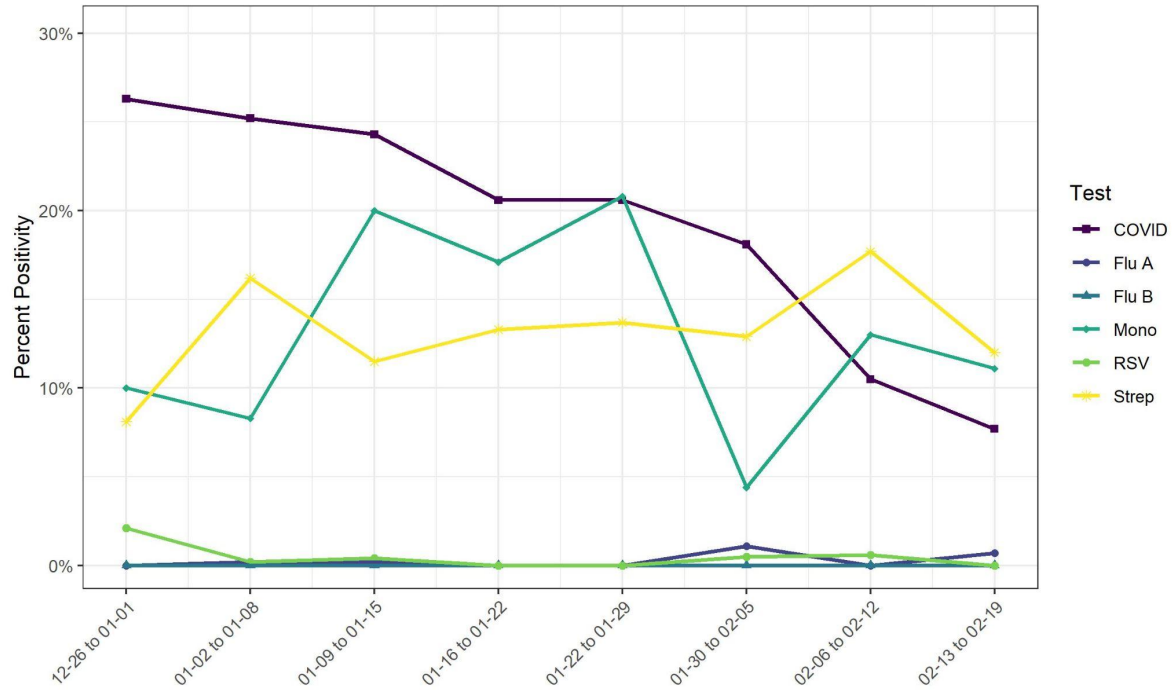

UHS Respiratory Virus, Strep, and Mono Positivity 2021-12-26 to 2022-02-19

| Week | Week Dates | COVID | Flu A | Flu B | RSV | Strep | Mono |
|------|-------------------|---------------|--------------|--------------|--------------|----------------|--------------|
| 8 | 2/13/22 - 2/19/22 | 7.7% (21/271) | 0.7% (1/147) | 0.0% (0/147) | 0.0% (0/147) | 12.0% (17/142) | 11.1% (5/45) |