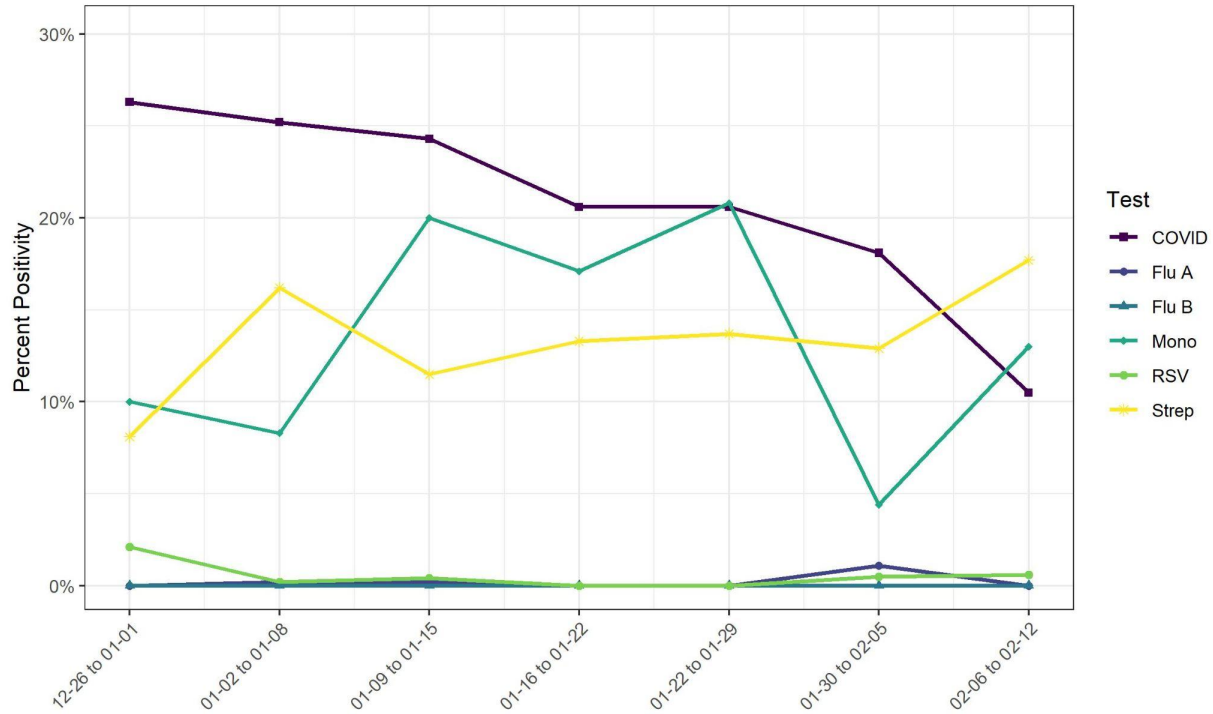

### UHS Respiratory Virus, Strep, and Mono Positivity

2021-12-26 to 2022-02-12

Week	Week Dates	COVID	Flu A	Flu B	RSV	Strep	Mono
7	2/6/22 - 2/12/22	10.5% (30/287)	0.0% (0/165)	0.0% (0/165)	0.6% (1/165)	17.7% (23/130)	13.0% (7/54)