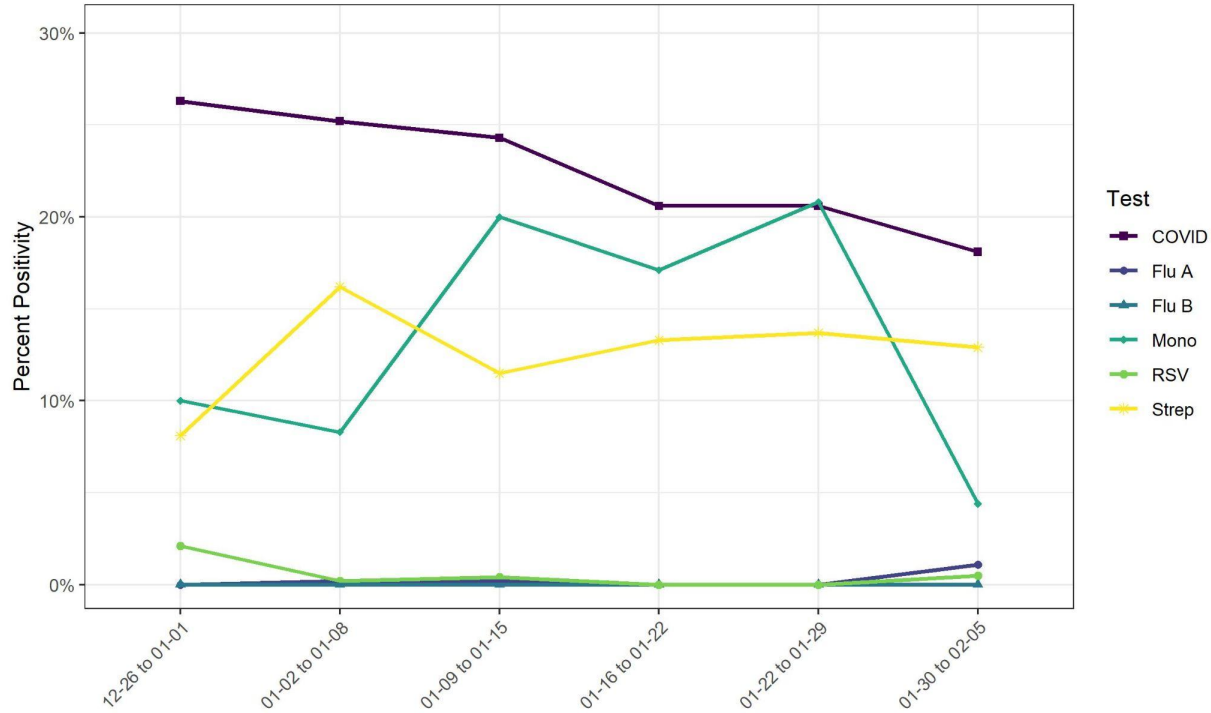

UHS Respiratory Virus, Strep, and Mono Positivity

2021-12-26 to 2022-02-05

Week	Week Dates	COVID	Flu A	Flu B	RSV	Strep	Mono
6	1/30/22 - 2/5/22	18.3% (64/350)	1.1% (2/190)	0.0% (0/190)	0.5% (1/190)	12.9% (18/140)	4.4% (3/68)