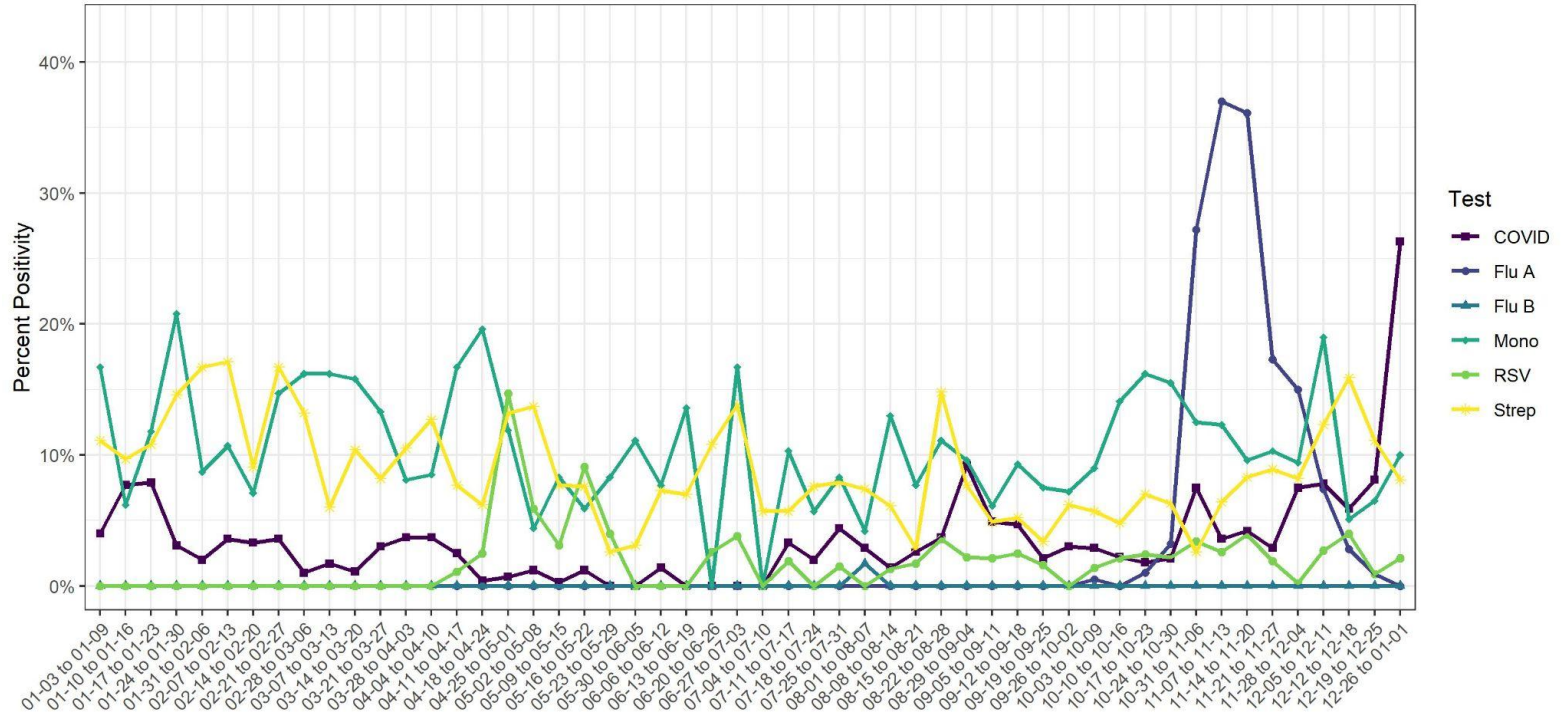

UHS Respiratory Virus, Strep, and Mono Positivity

2021-01-03 to 2022-01-01

Week	Week Dates	COVID	Flu A	Flu B	RSV	Strep	Mono
53	12/26/21 - 1/1/22	26.3% (76/289)	0% (0/96)	0% (0/96)	2.1% (2/96)	8.1% (5/62)	10.0% (2/20)