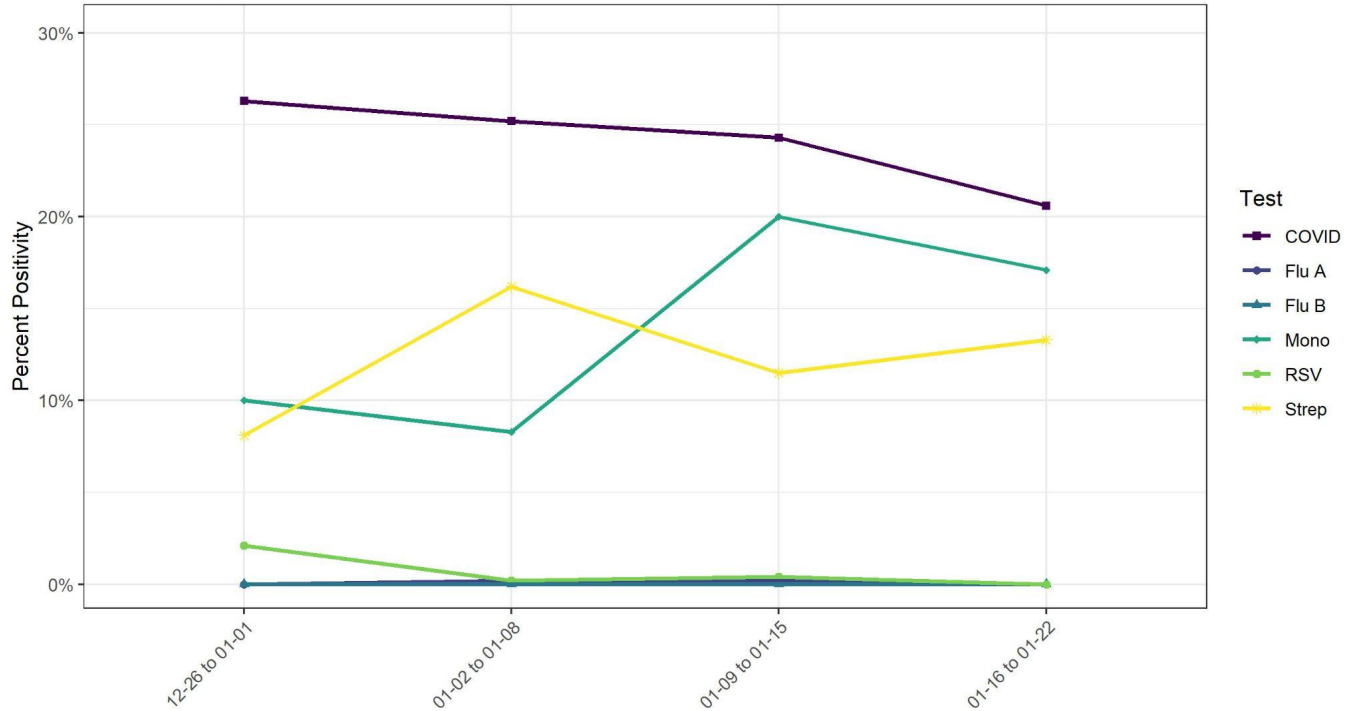

UHS Respiratory Virus, Strep, and Mono Positivity
2021-12-26 to 2022-01-22

Week	Week Dates	COVID	Flu A	Flu B	RSV	Strep	Mono
4	1/16/22 - 1/22/22	20.6% (135/654)	0.0% (0/311)	0.0% (0/311)	0.0% (0/311)	13.3% (15/113)	17.1% (6/29)