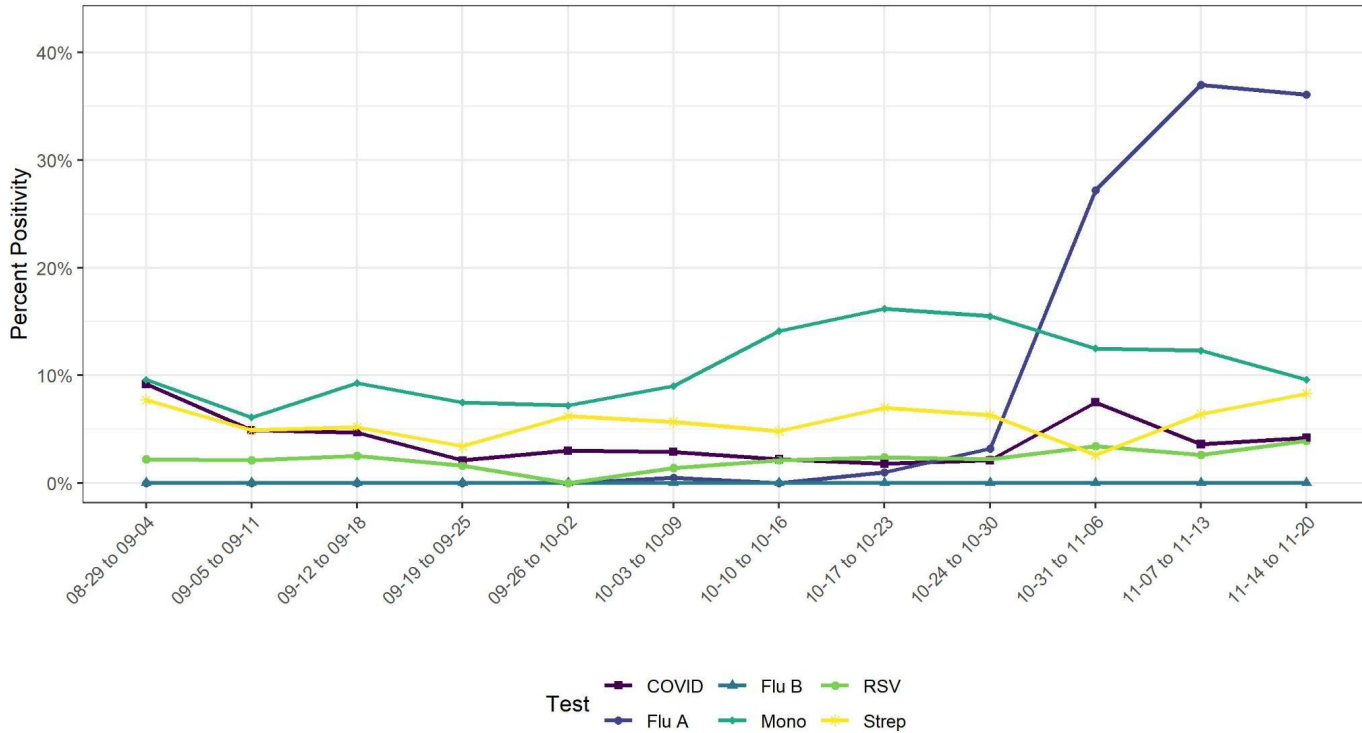

UHS Respiratory Virus, Strep, and Mono Positivity

2021-08-29 to 2021-11-20

Week	Week Dates	COVID	Flu A	Flu B	RSV	Strep	Mono	Week Total
47	11/14-11/20	4.2% (41/985)	36.1% (232/642)	0.0% (0/642)	3.9% (25/642)	8.3% (18/217)	9.6% (7/73)	3201