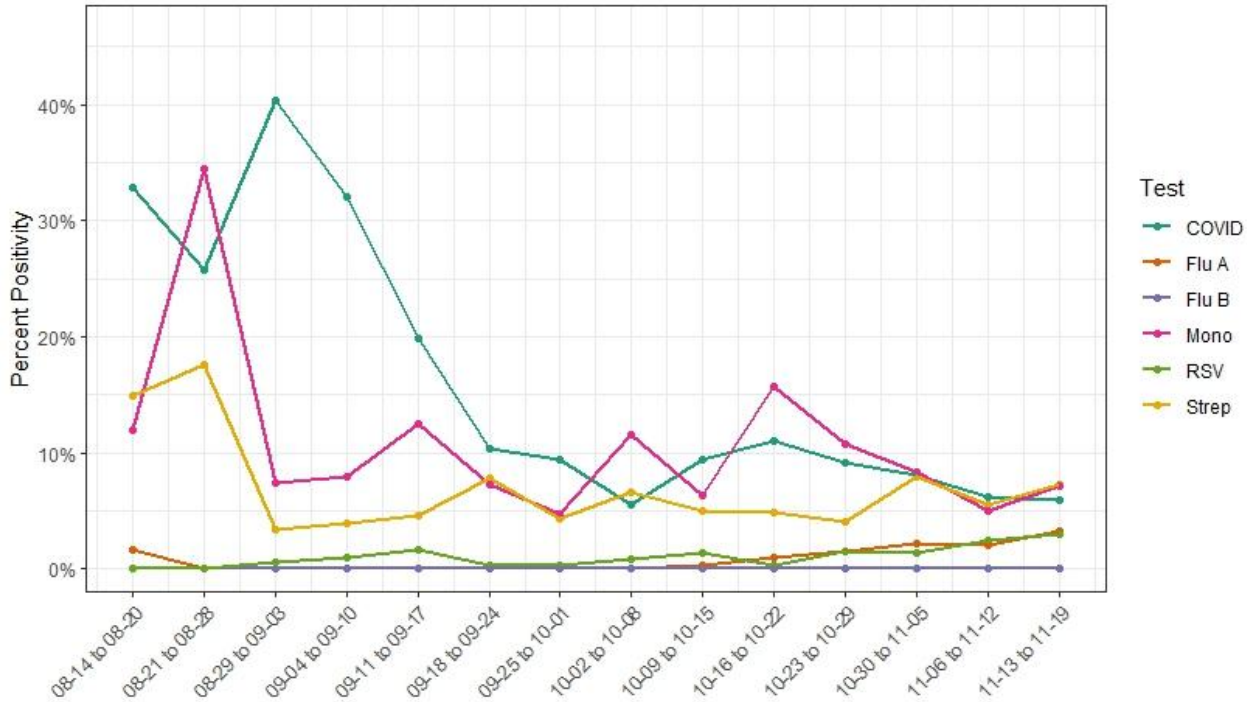

UHS Respiratory Virus, Strep, and Mono Positivity

2022-08-14 to 2022-11-19

Week	Week Dates	COVID	Flu A	Flu B	RSV	Strep	Mono
47	11/13/22 - 11/19/22	5.9% (19/324)	3.3% (10/300)	0.0% (0/300)	3.0% (9/300)	7.3% (24/329)	7.2% (6/83)