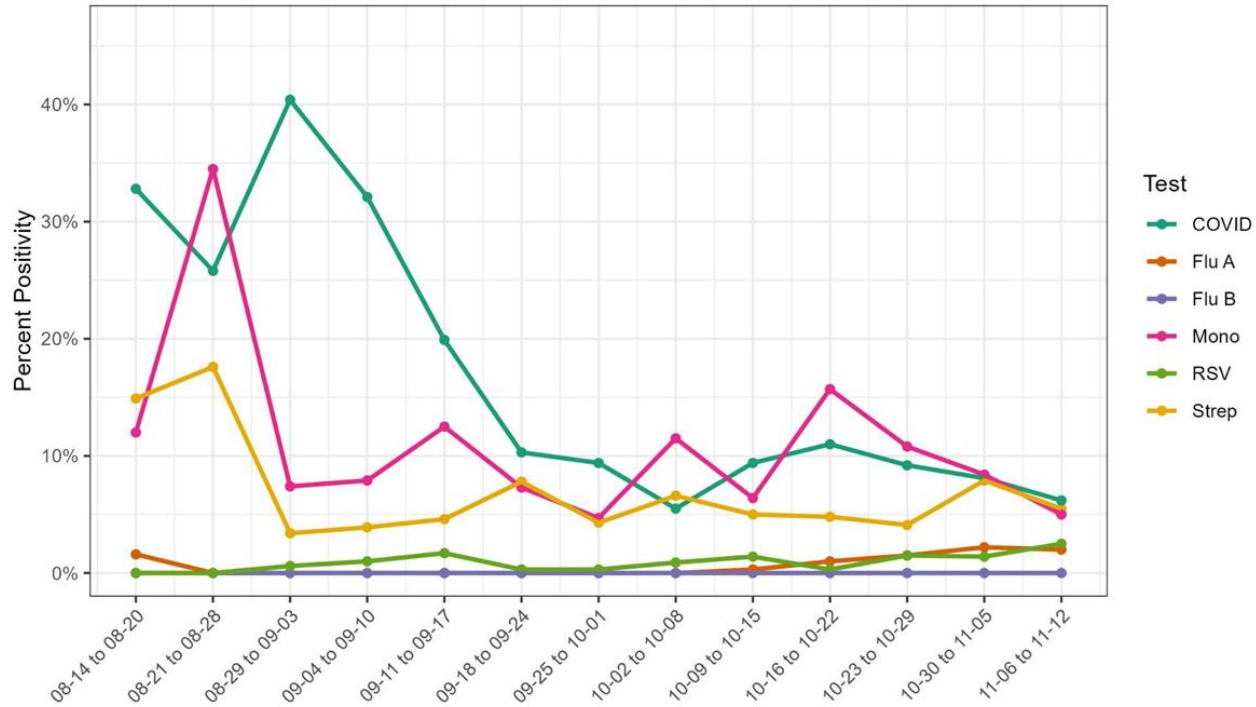

UHS Respiratory Virus, Strep, and Mono Positivity

2022-08-14 to 2022-11-12

Week	Week Dates	COVID	Flu A	Flu B	RSV	Strep	Mono
46	11/6/22 - 11/12/22	6.2% (23/370)	2.0% (7/358)	0.0% (0/358)	2.5% (9/358)	5.5% (20/365)	5.0% (5/100)