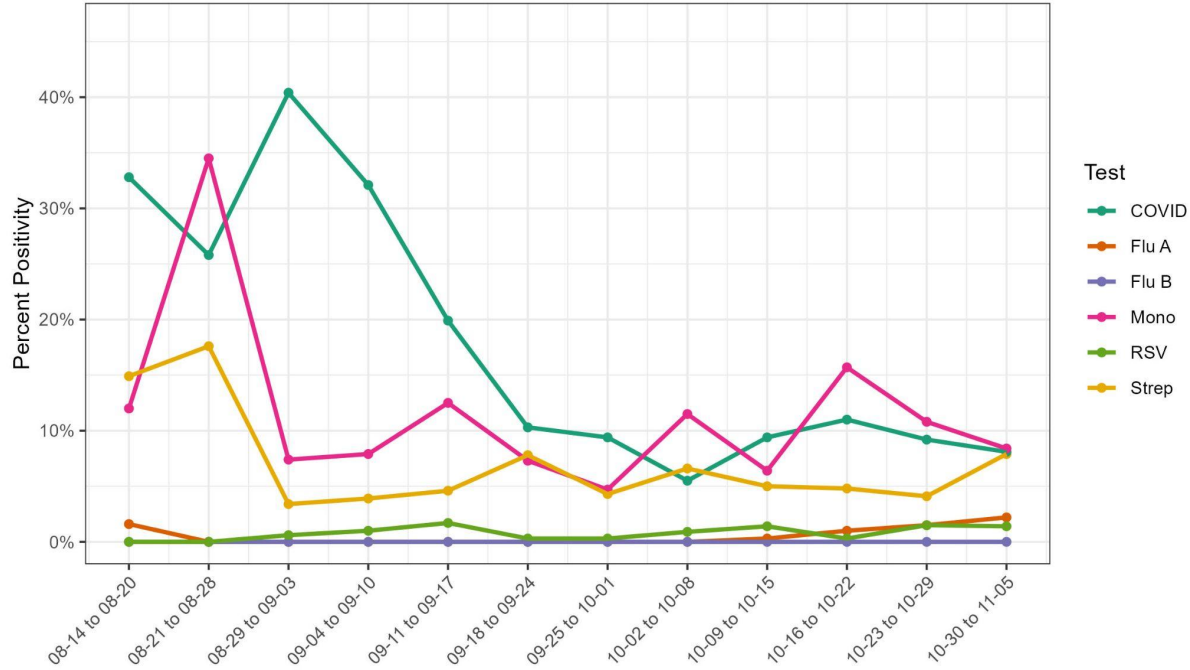

### UHS Respiratory Virus, Strep, and Mono Positivity

2022-08-14 to 2022-11-05

Week	Week Dates	COVID	Flu A	Flu B	RSV	Strep	Mono
45	10/30/22 - 11/5/22	8.1% (33/407)	2.2% (8/369)	0.0% (0/369)	1.4% (5/369)	7.9% (29/366)	8.4% (10/119)