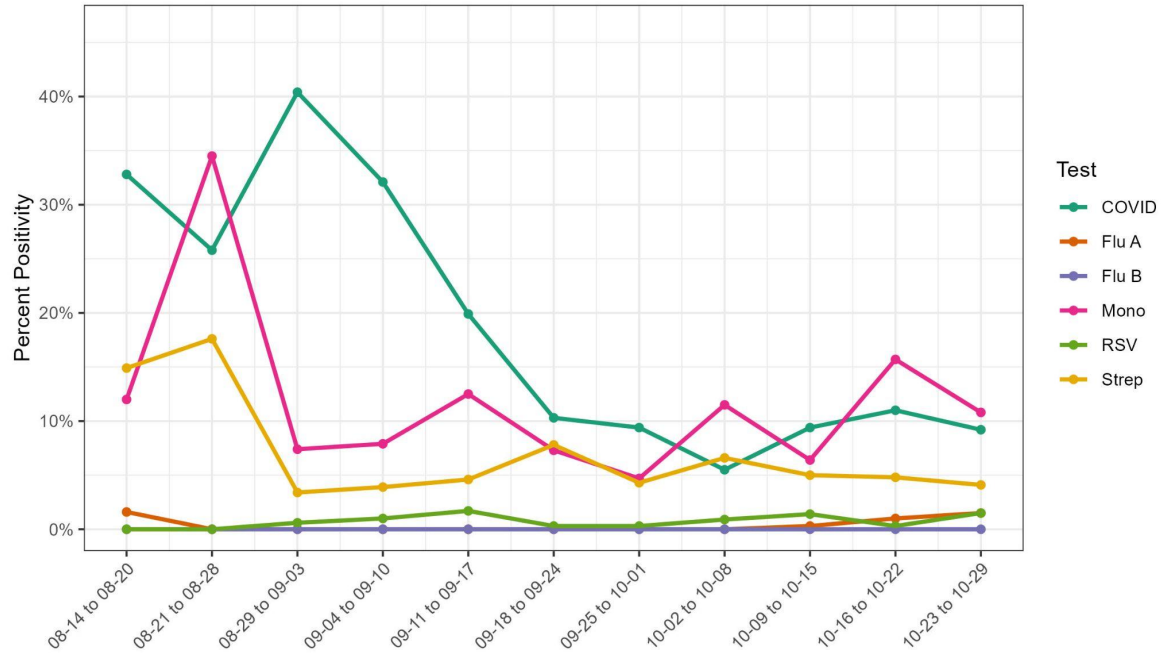

UHS Respiratory Virus, Strep, and Mono Positivity 2022-08-14 to 2022-10-29

Week	Week Dates	COVID	Flu A	Flu B	RSV	Strep	Mono
44	10/23/22 - 10/29/22	9.2%(26/284)	1.5% (4/266)	0.0% (0/266)	1.5% (4/266)	4.1% (11/266)	10.8% (10/93)