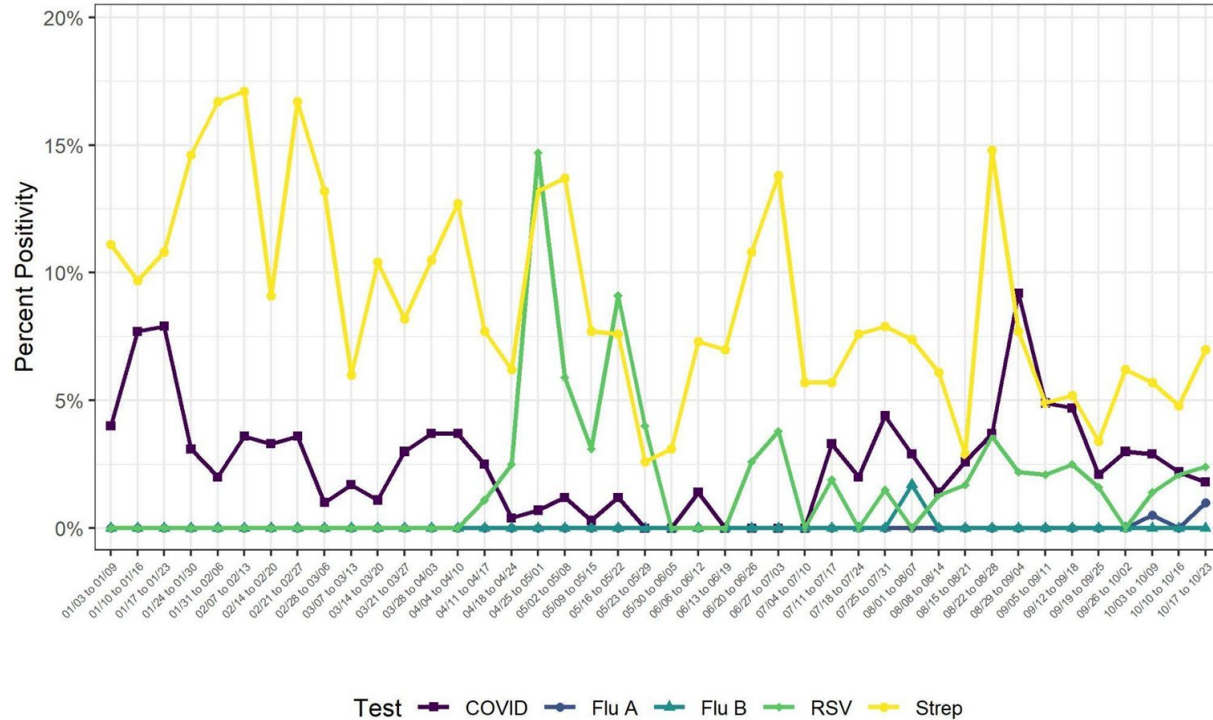

UHS Respiratory Virus and Strep Positivity

2021-01-03 to 2021-10-23

Week	Week Dates	COVID	Flu A	Flu B	RSV	Strep	Week Total
43	10/17 - 10/23	7/382 (1.8%)	3/294 (1.0%)	0/294 (0%)	7/294 (2.4%)	16/229 (7.0%)	1,493