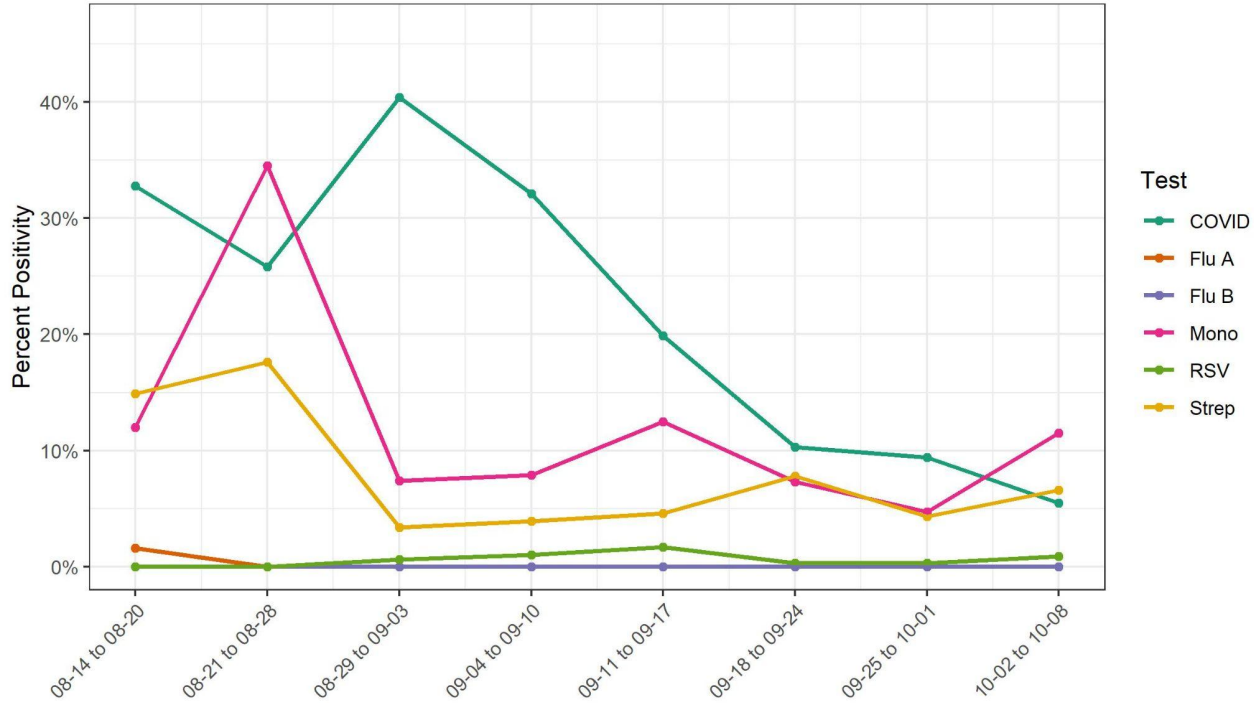

UHS Respiratory Virus, Strep, and Mono Positivity

2022-08-14 to 2022-10-08

Week	Week Dates	COVID	Flu A	Flu B	RSV	Strep	Mono
41	10/2/22 - 10/8/22	5.5% (19/347)	0.0% (0/324)	0.0% (0/324)	0.9% (3/324)	6.6% (18/273)	11.5% (12/104)