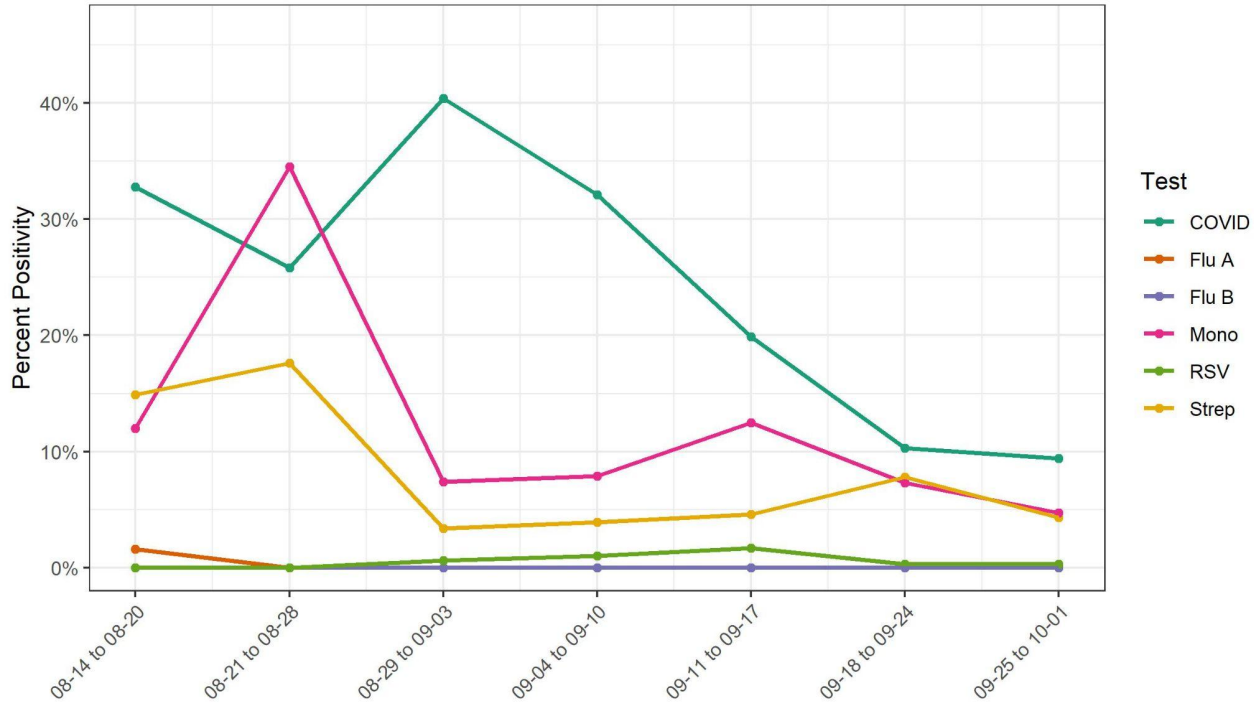

UHS Respiratory Virus, Strep, and Mono Positivity

2022-08-14 to 2022-10-01

| Week | Week Dates | COVID | Flu A | Flu B | RSV | Strep | Mono |
|------|-------------------|---------------|--------------|--------------|--------------|---------------|-------------|
| 40 | 9/25/22 - 10/1/22 | 9.4% (31/329) | 0.0% (0/333) | 0.0% (0/333) | 0.3% (1/303) | 4.3% (10/232) | 4.7% (3/64) |