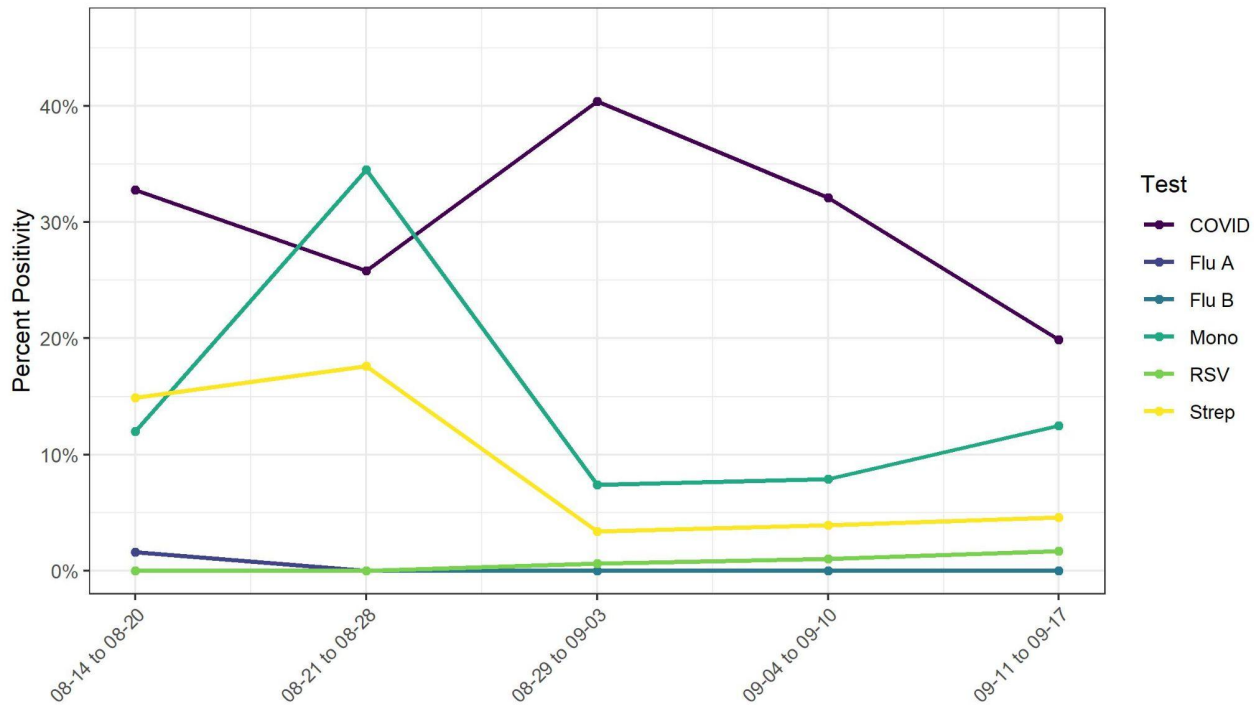

UHS Respiratory Virus, Strep, and Mono Positivity

2022-08-14 to 2022-09-17

Week	Week Dates	COVID	Flu A	Flu B	RSV	Strep	Mono
38	9/11/22 - 9/17/22	19.9% (82/413)	0.0% (0/348)	0.0% (0/348)	1.7% (6/348)	4.6% (10/219)	12.5% (4/32)