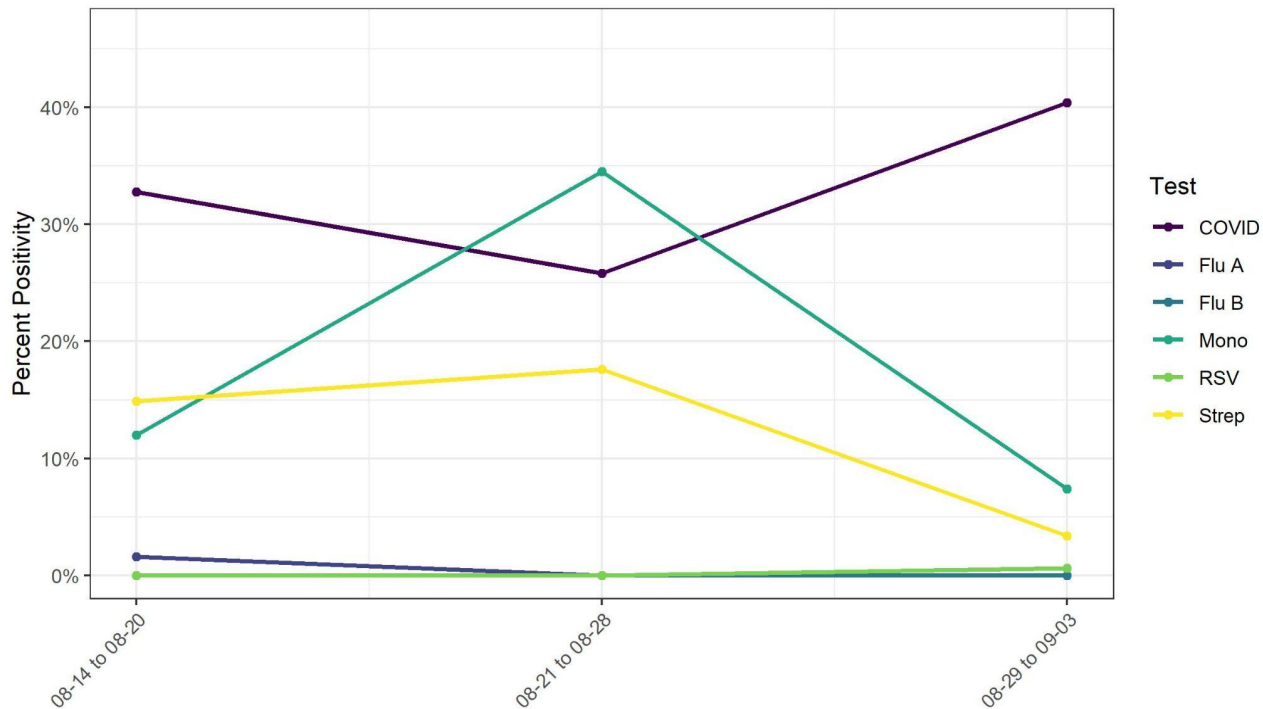

UHS Respiratory Virus, Strep, and Mono Positivity

2022-08-14 to 2022-09-03

Week	Week Dates	COVID	Flu A	Flu B	RSV	Strep	Mono
36	8/28/22 - 9/3/22	40.4% (149/369)	0% (0/326)	0% (0/326)	0.6% (2/326)	3.4% (5/149)	7.4% (2/27)