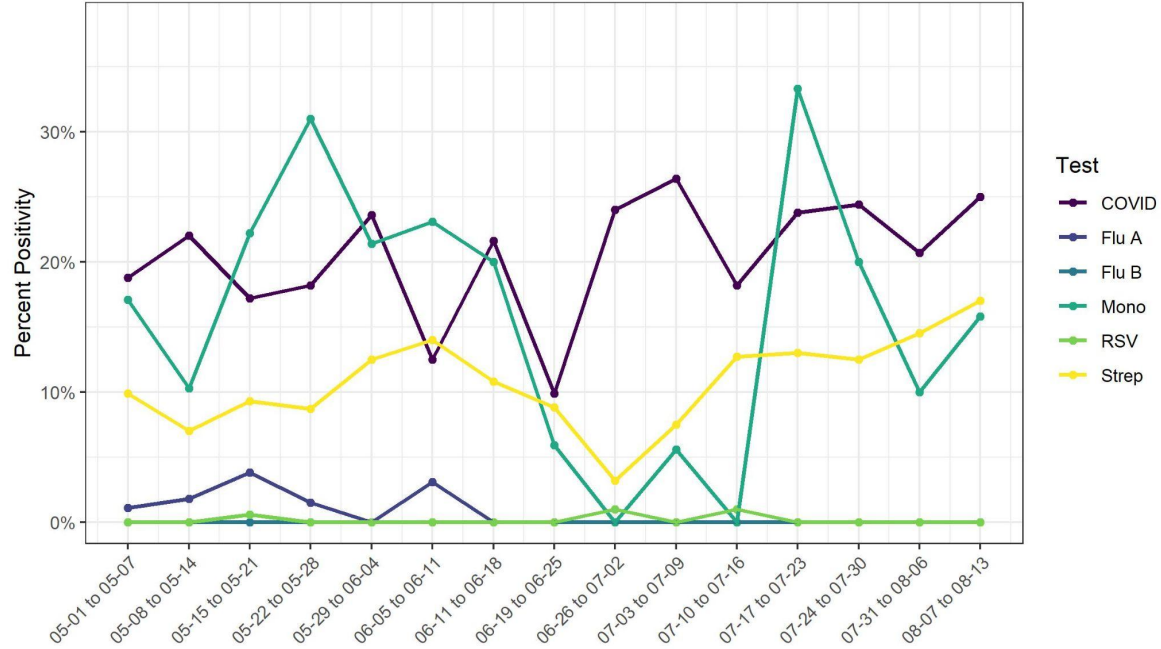

UHS Respiratory Virus, Strep, and Mono Positivity
2022-05-01 to 2022-08-13

Week	Week Dates	COVID	Flu A	Flu B	RSV	Strep	Mono
33	8/7/22 - 8/13/22	25.0% (19/76)	0% (0/76)	0% (0/76)	0% (0/76)	17.0% (9/53)	15.8% (3/19)