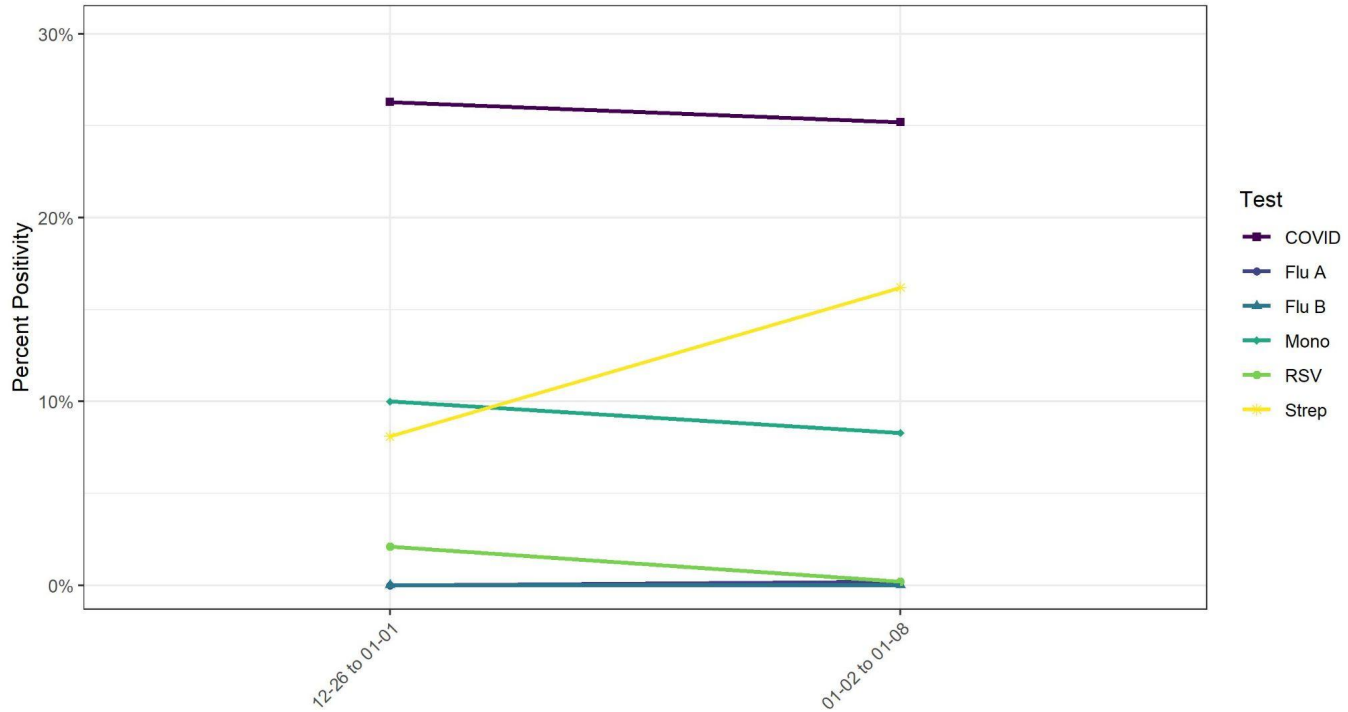

UHS Respiratory Virus, Strep, and Mono Positivity

2021-12-26 to 2022-01-08

Week	Week Dates	COVID	Flu A	Flu B	RSV	Strep	Mono
2	1/2/22 - 1/8/22	25.2% (285/1130)	0.2% (1/441)	0% (0/441)	0.2% (0/441)	16.2% (21/30)	8.3% (3/36)