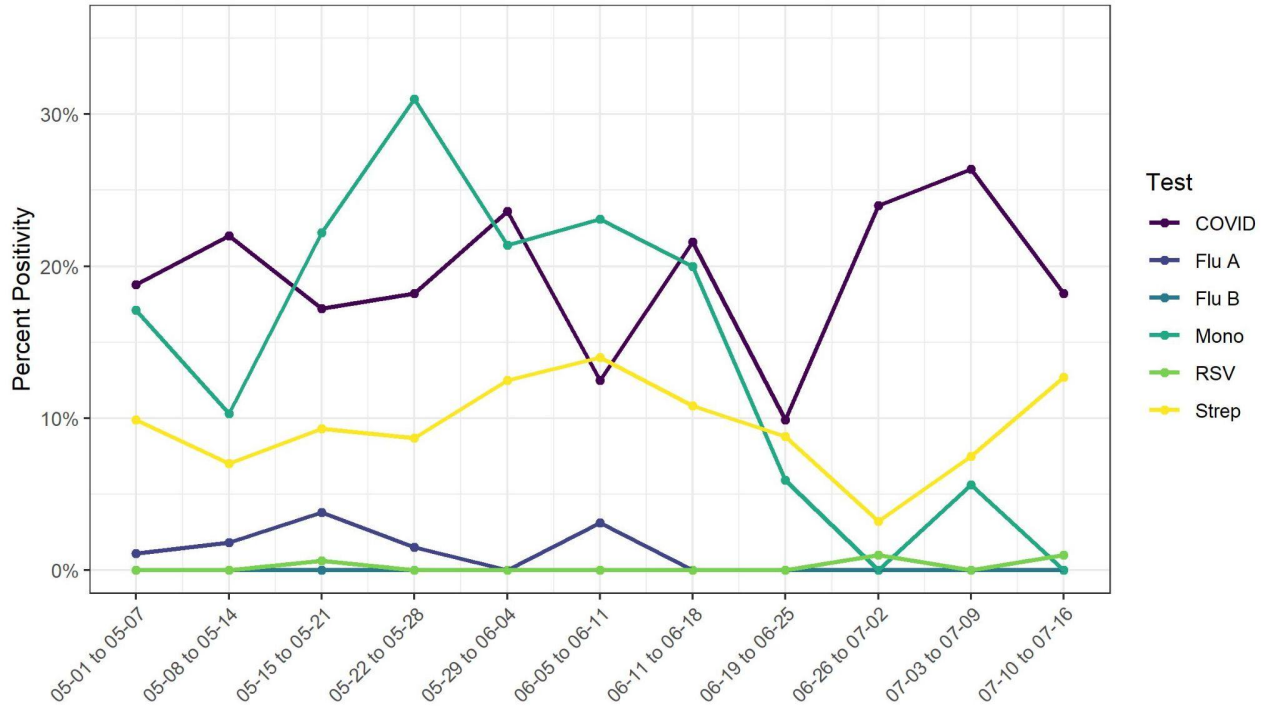

# UHS Respiratory Virus, Strep, and Mono Positivity

2022-05-01 to 2022-07-16

Week	Week Dates	COVID	Flu A	Flu B	RSV	Strep	Mono
29	7/10/22 - 7/16/22	18.2% (18/99)	0% (0/99)	0% (0/99)	1% (1/99)	12.7% (9/71)	0.0% (0/22)