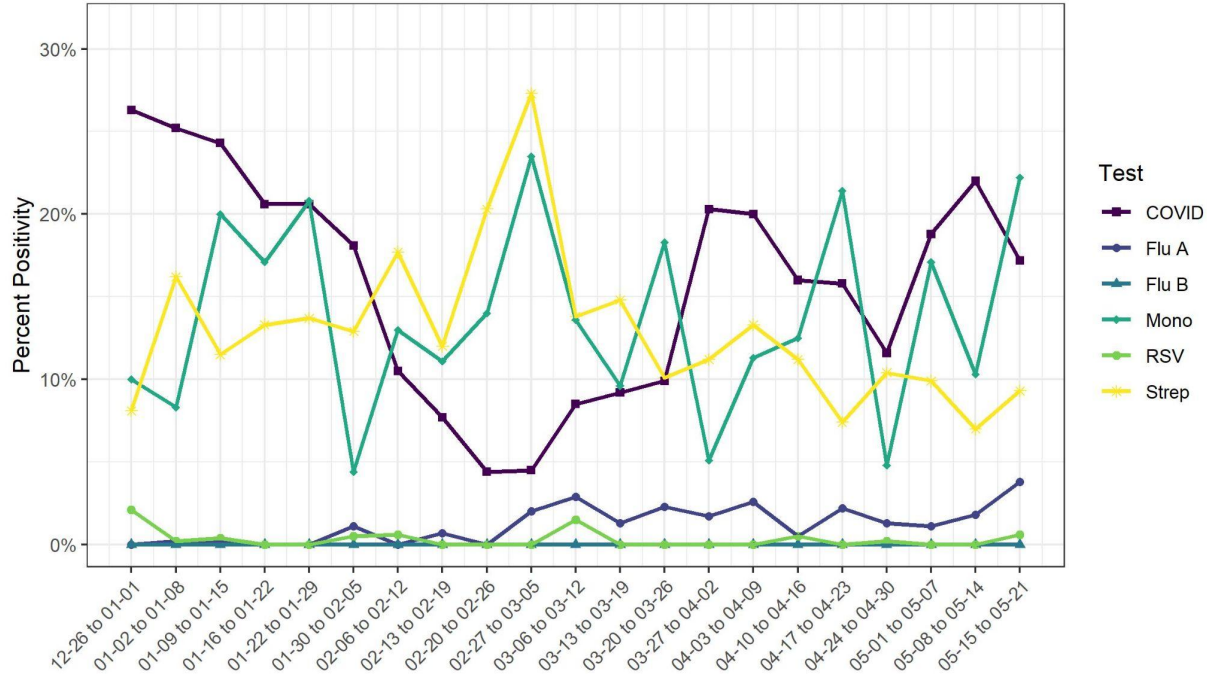

UHS Respiratory Virus, Strep, and Mono Positivity 2021-12-26 to 2022-05-21

Week	Week Dates	COVID	Flu A	Flu B	RSV	Strep	Mono
21	5/15/22 - 5/21/22	17.2% (27/157)	3.8% (6/157)	0% (0/157)	0.6% (1/157)	9.3% (10/107)	22.2% (6/27)