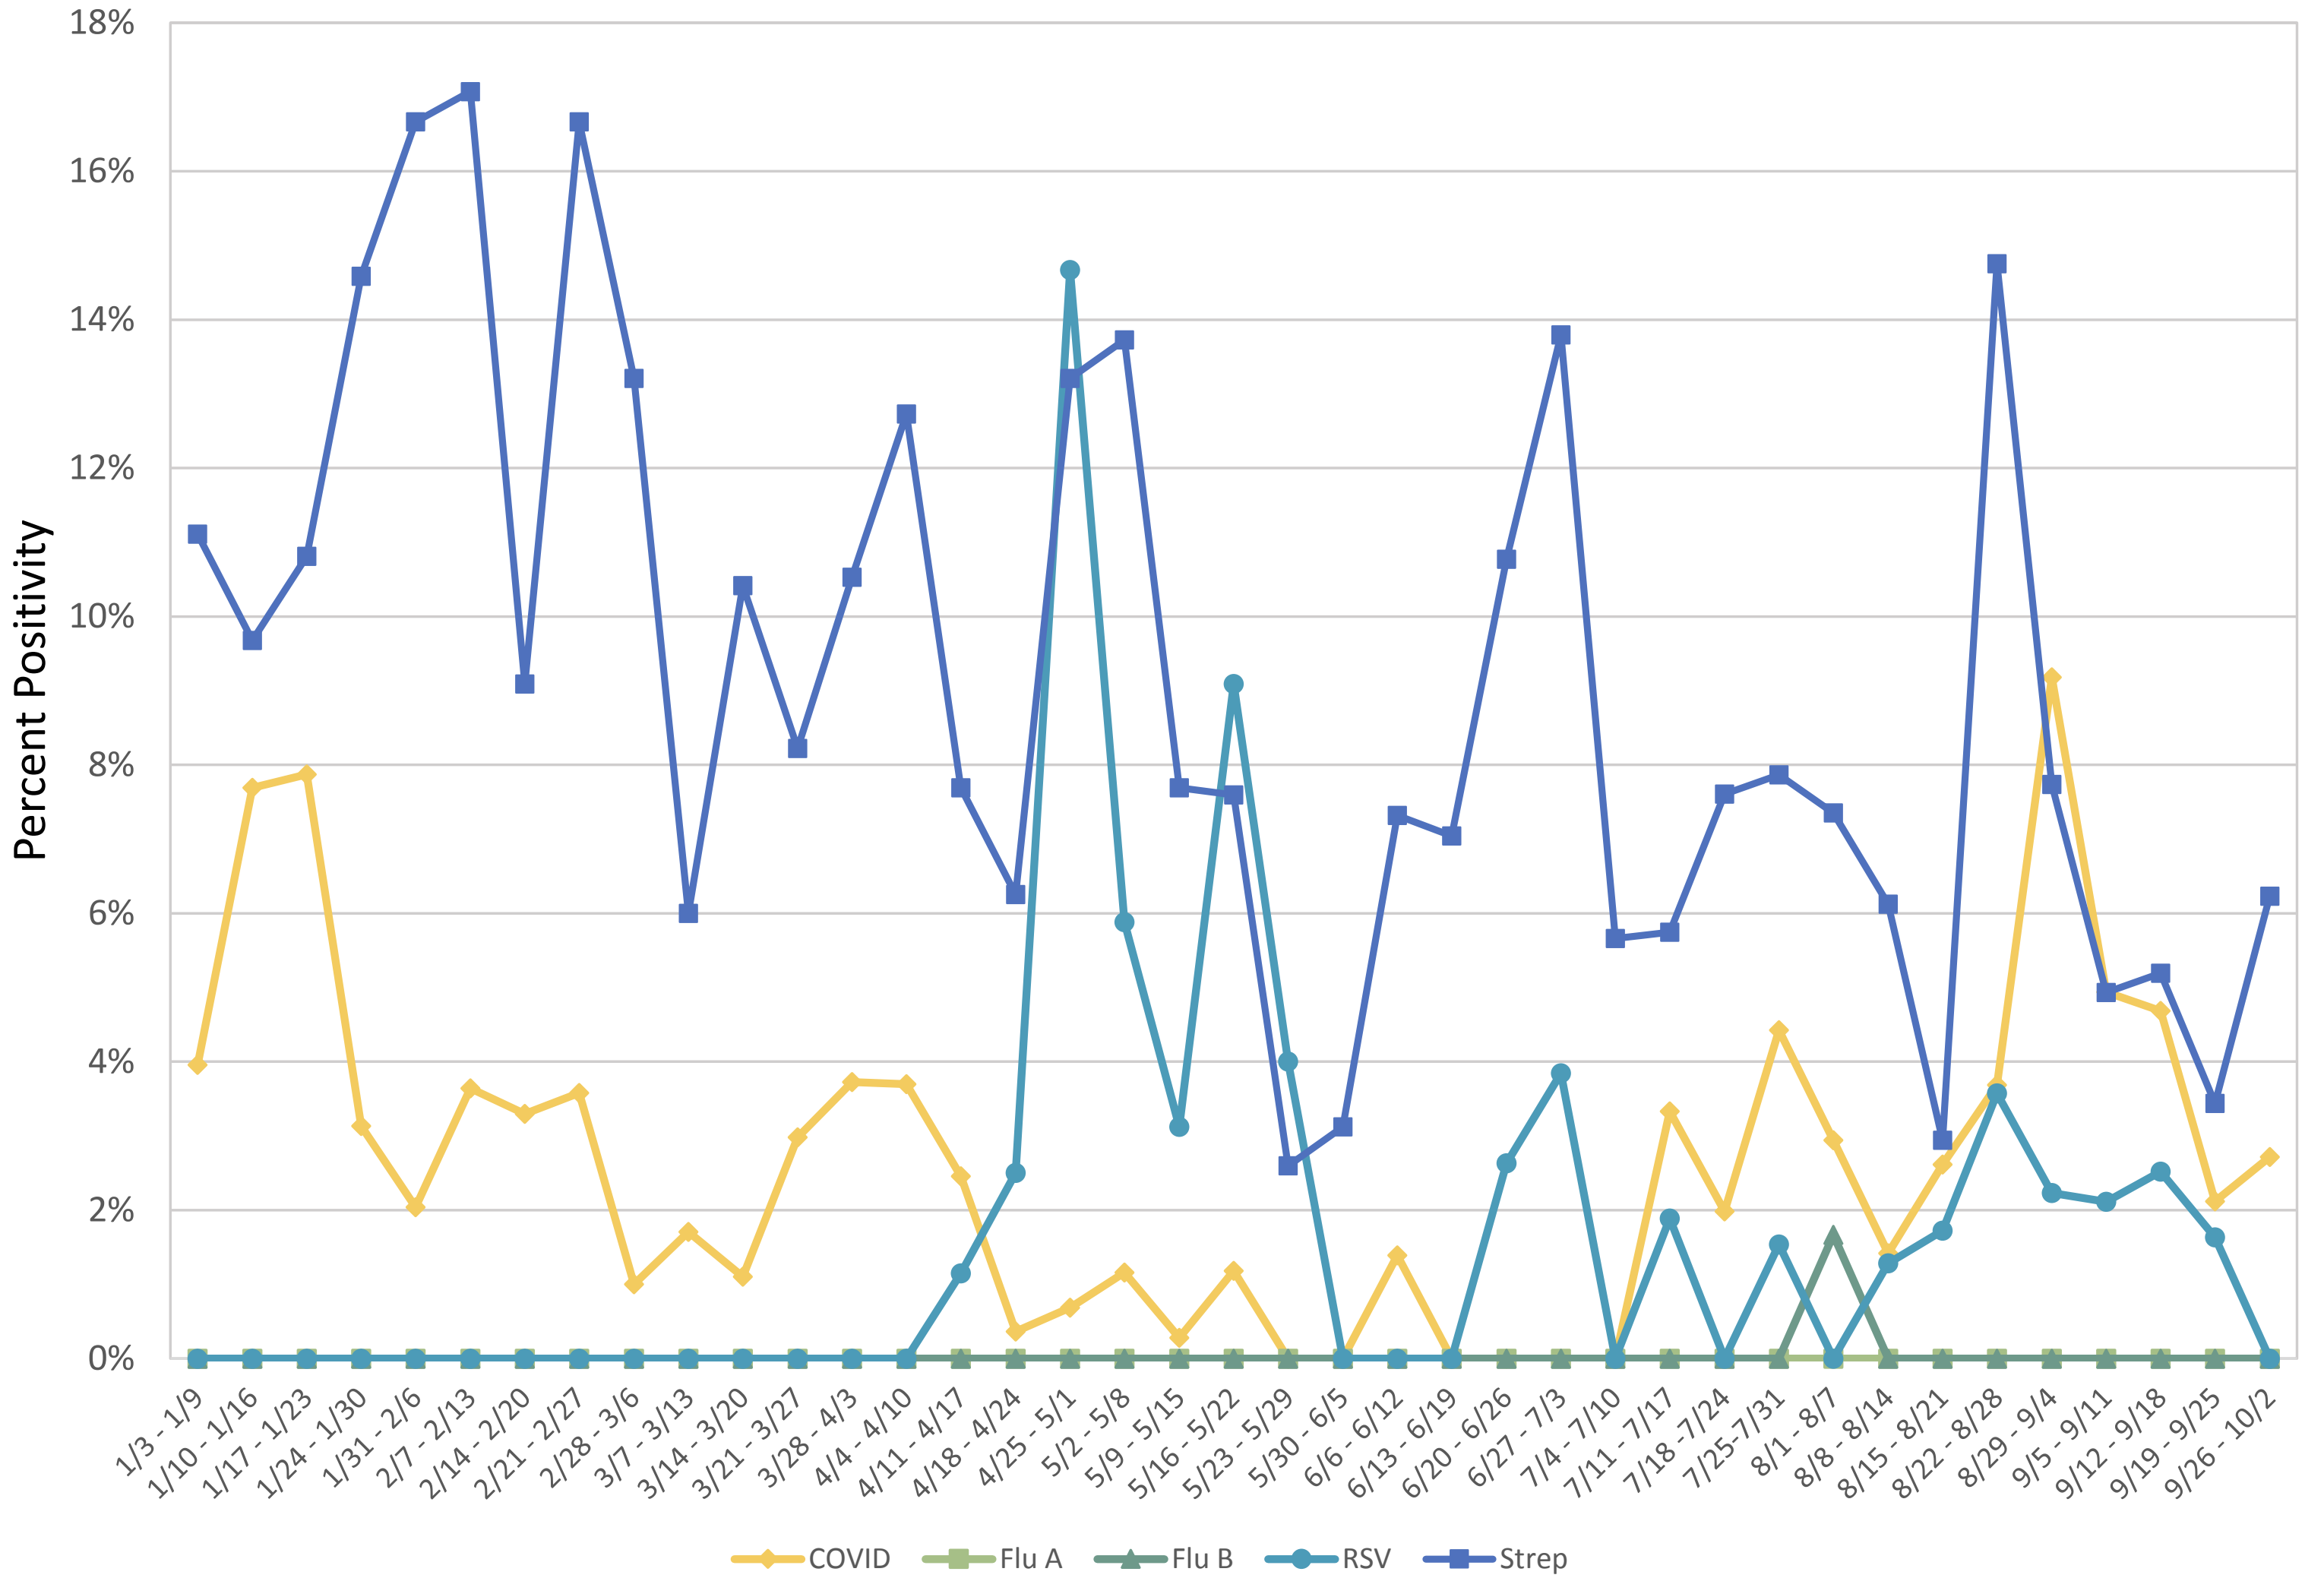

# UHS Respiratory Virus and Strep Summary, 1/3/2021- 10/2/2021

Week	Week Dates	COVID	Flu A	Flu B	RSV	Strep	Week Total
40	9/26/21 - 10/2/21	22/736 (3.0%)	0/161 (0%)	0/161 (0%)	0/161 (0%)	20/321 (6.2%)	1,540