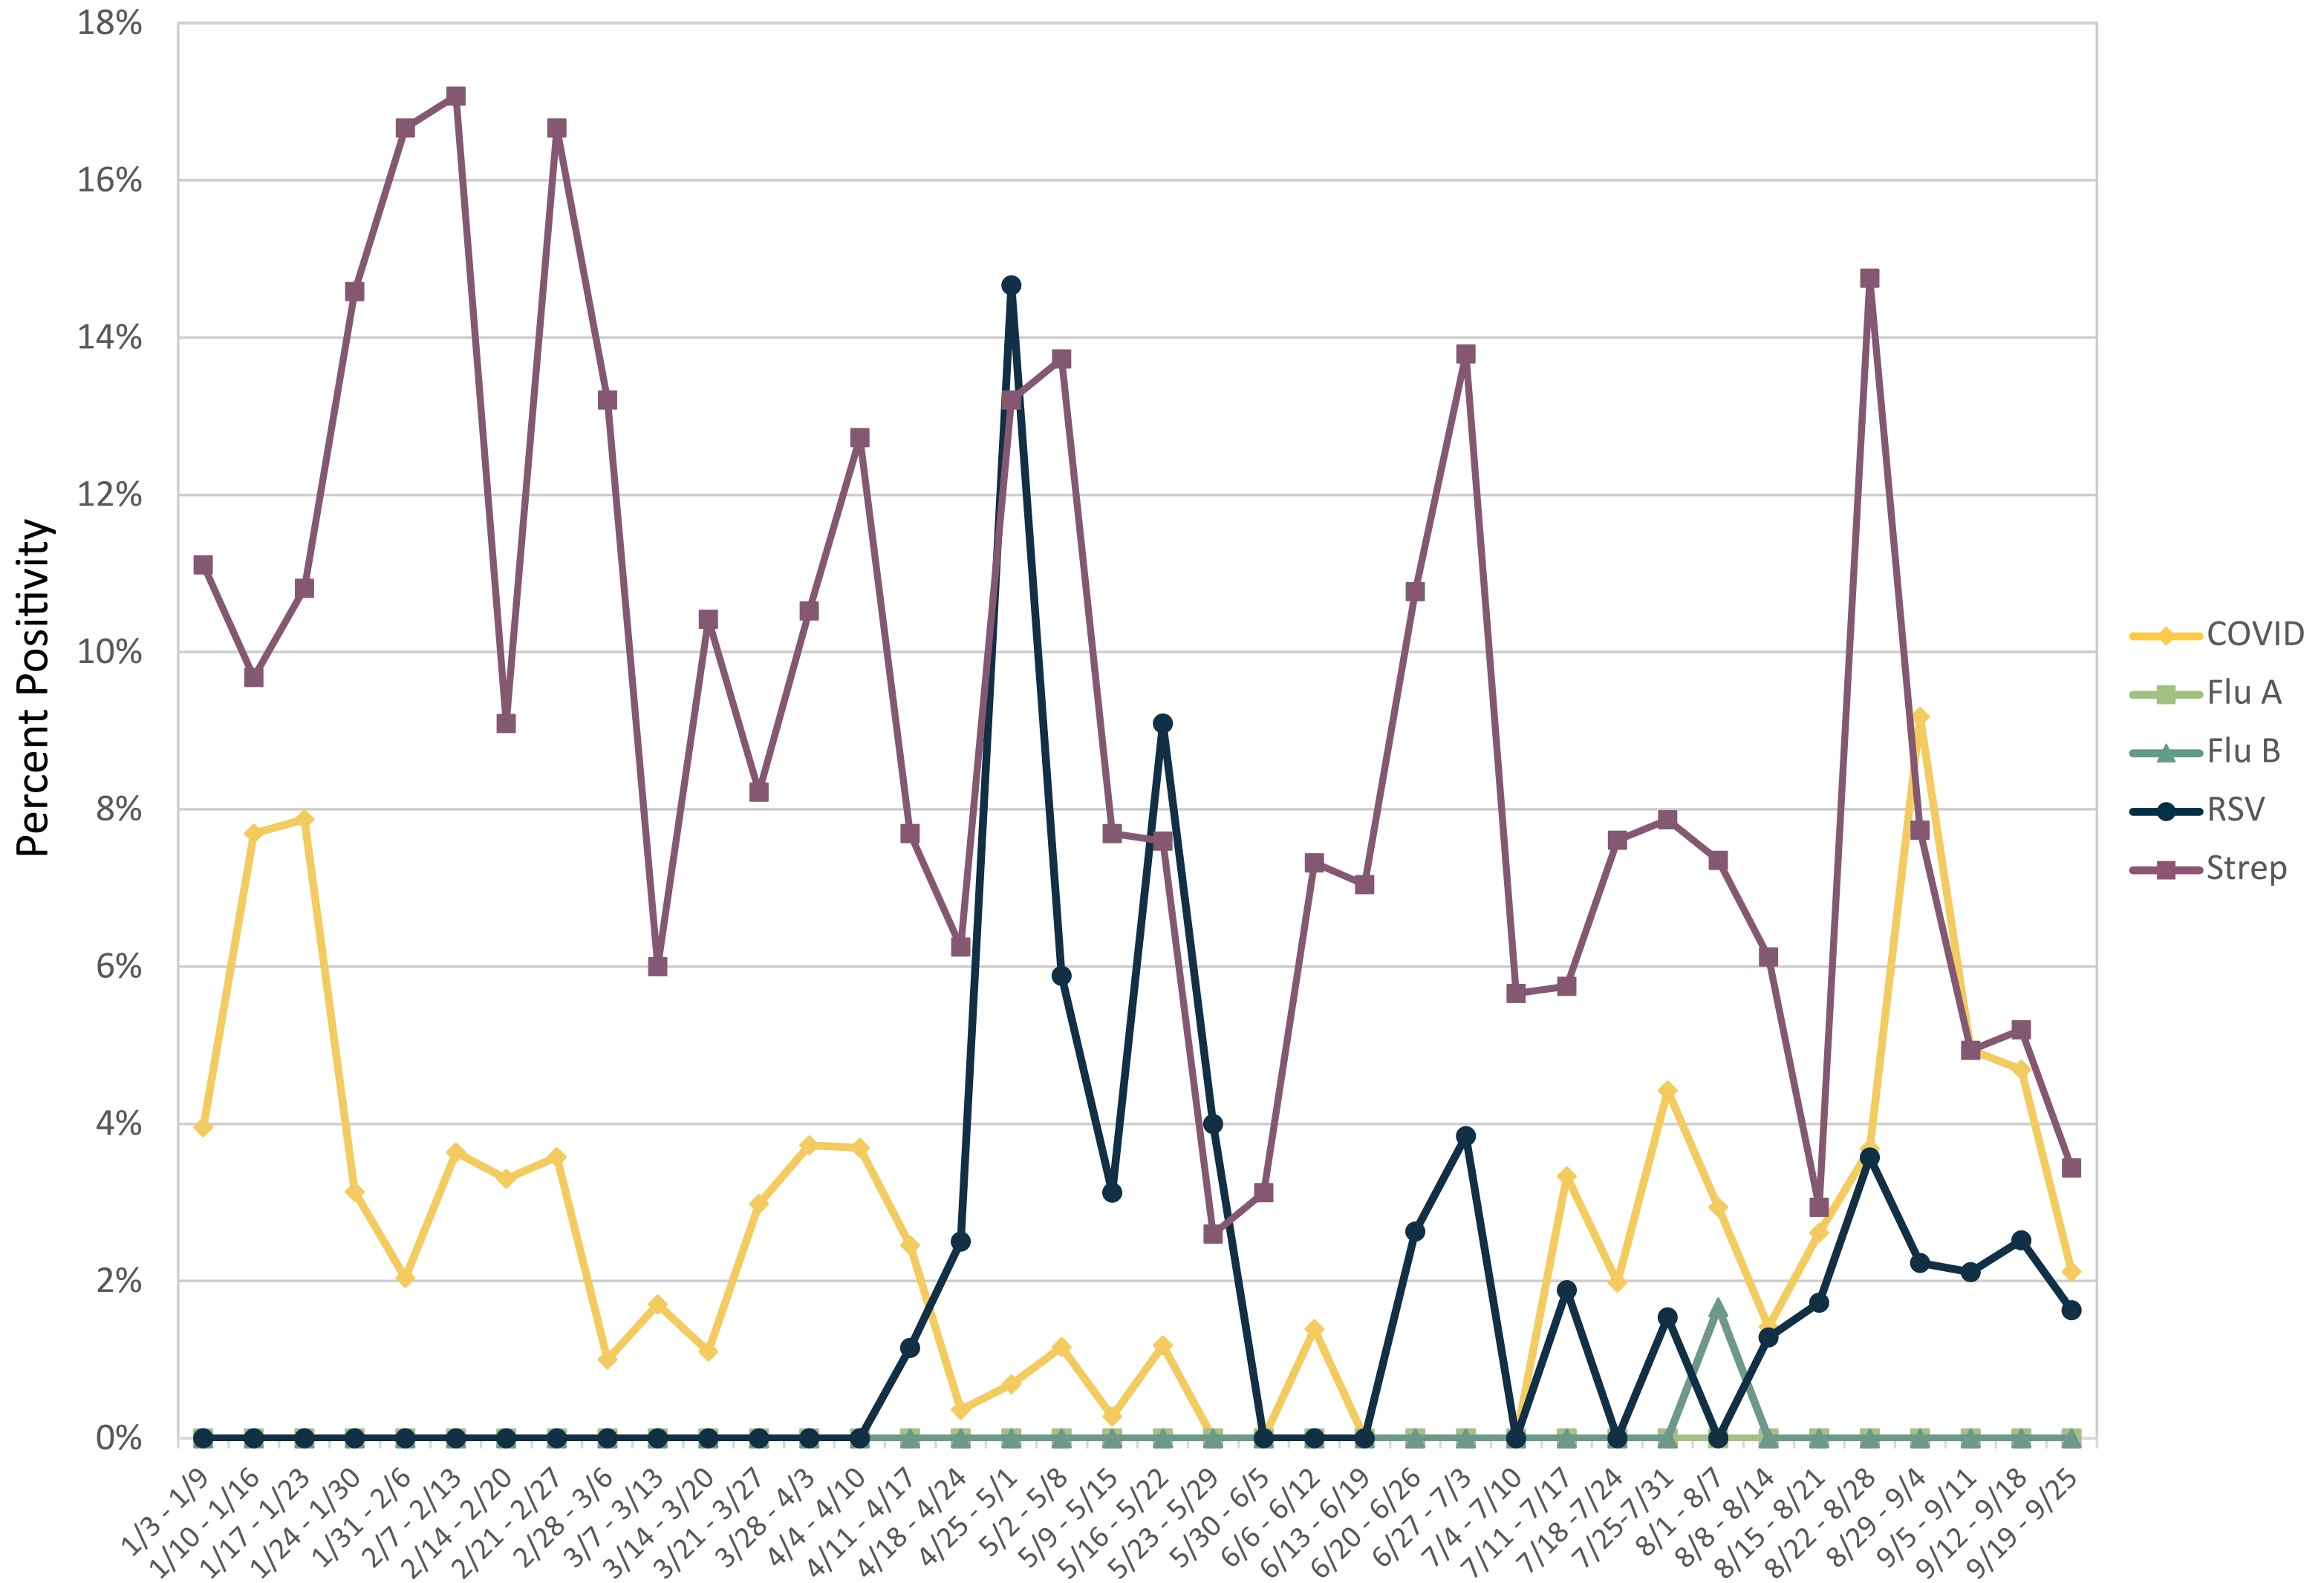

UHS Respiratory Virus and Strep Summary, 1/3/2021 - 9/25/2021

Week	Week Dates	COVID	Flu A	Flu B	RSV	Strep	Week Total
39	9/19/21 - 9/25/21	18/850 (2.7%)	0/613 (0%)	0/613 (0%)	10/613 (1.6%)	10/320 (3.4%)	2,396